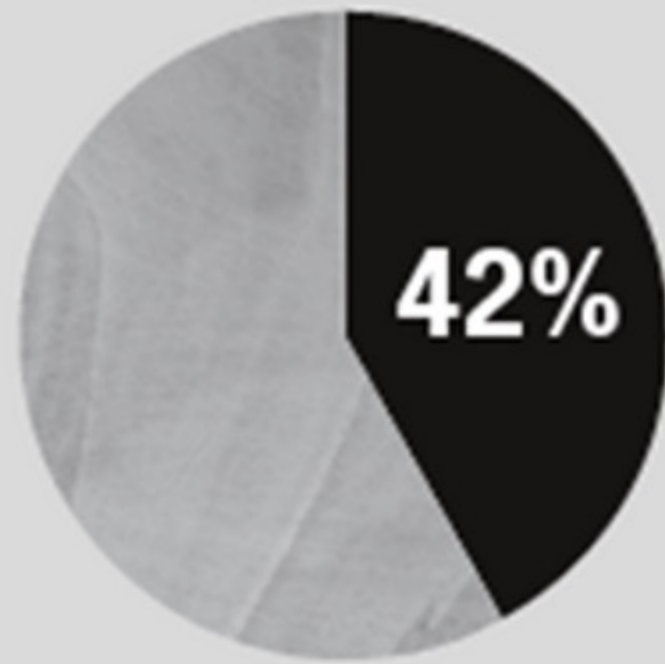

## Unchurched views toward the Christian faith

**Good for  
society**

**Not for  
people like me**

**Not something  
I have explored**

**Harmful to  
society**

**Source:** "Unchurched Report," Billy Graham Center Institute and Lifeway Research, April 24, 2019, [www.billygrahamcenter.com/youfoundme/research](http://www.billygrahamcenter.com/youfoundme/research)

**Figure 3.1.** Unchurched views toward the Christian faith

## Nones who think that the Christian faith is harmful to society

**Atheistic  
Nones**

**Agnostic  
Nones**

**Nothing in  
Particulars**

**Source:** This data comes from additional analysis conducted by the Billy Graham Center Institute on the data from the *Unchurched Study*